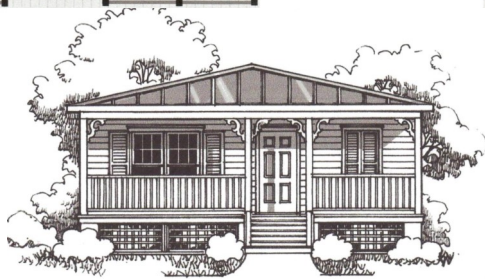

# 3 Bedroom Cottages with Bunk Rooms

## Manchester Cottage

3 Bedroom—2 Bath Approx. 1,175 SF

## Winchester Cottage

3 Bedroom—2 Bath Approx. 1,280 SF

## Plymouth Cottage

3 Bedroom—3 Bath Approx. 1,330 SF

Cottage exteriors will be designed for each Homeowner to create an individual front.  
All 3 BR Floorplans have a full width Porch.

If desired, Homeowner may extend the depth of the Living Room-Dining Room.  
This increases square footage and price.